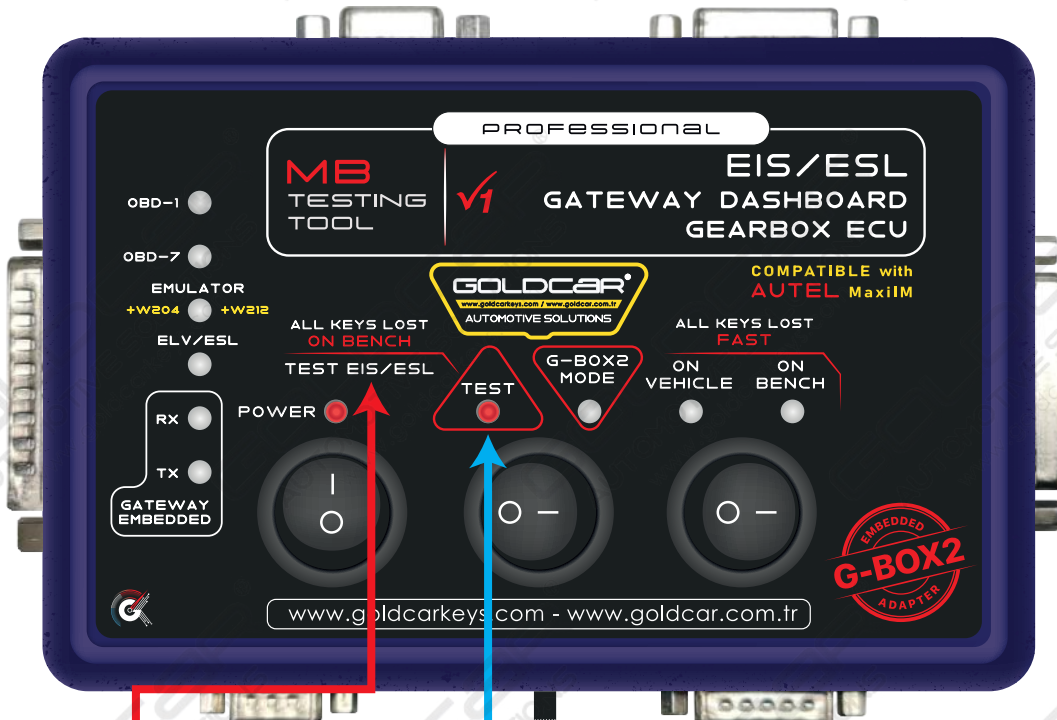

ESL / ELV Personalize

	Expert Selection	EIS Tools	Read EIS Data	OBD	ON Vehicle	Car Model	Do you want to save the curret EIS Data	EIS Data Files Save
W204 EIS	✓	✓	✓	✓	✓	✓	YES ✓	✓
							NO	

ESL / ELV Personalize

	Expert Selection	ESL Tools	Car Model	HAS the G-BOX BEEN USED	Write ESL Data	Please EIS Files	Please EIS Password	Personalize EIS/ESL OK
W204 ELV	✓	✓	✓	YES	✓	✓	✓	✓
				NO ✓