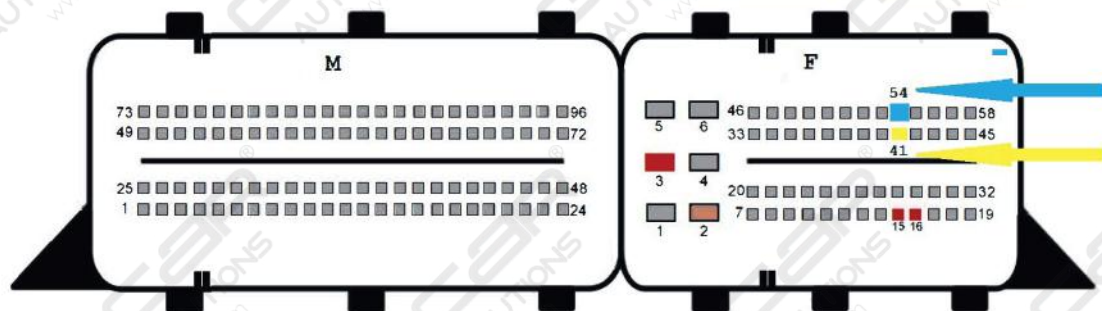

CR6

F-2	GND
F-3,15	+12V
F- 41	CAN - H
F- 54	CAN - L

CR60 . xx

F-2	GND
F-3,15	+12V
F- 41	CAN - H
F- 54	CAN - L

SIM266

F-2	GND
F-3,15,16	+12 V
F- 41	CAN - H
F- 54	CAN - L

ME9.7

2-2	GND
2-15, 16	+12V
2- 41	CAN - H
2- 54	CAN - L