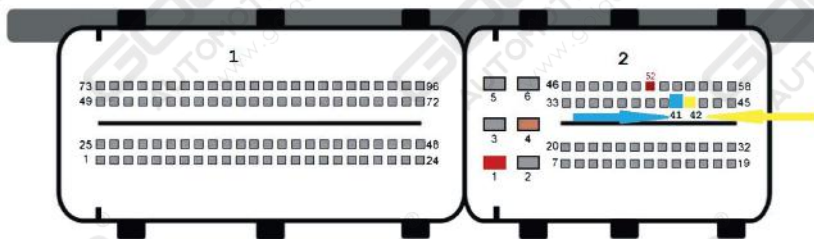

SIM271KE2.0

2-4	GND
2-1, 52	+12V
2- 41	CAN - L
2- 42	CAN - H