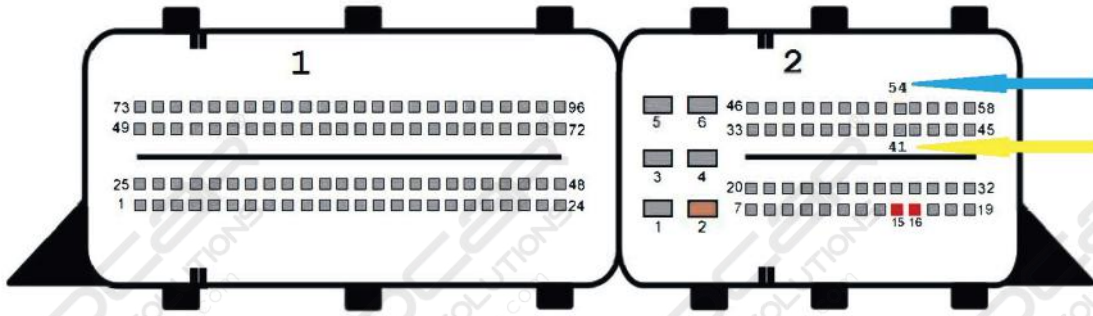

CR6

F-2	GND
F-3,15	+12V
F- 41	CAN - H
F- 54	CAN - L

CR60 . xx

F-2	GND
F-3,15	+12V
F- 41	CAN - H
F- 54	CAN - L

SIM266

F-2	GND
F-3,15,16	+12 V
F- 41	CAN - H
F- 54	CAN - L

ME9.7

2-2	GND
2-15, 16	+12V
2- 41	CAN - H
2- 54	CAN - L