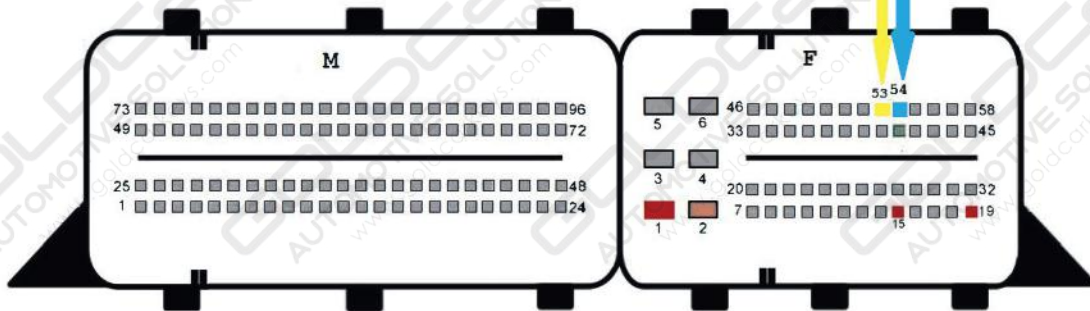

CRD.11

F-2	GND
F-1, 15, 19	+12V
F- 53	CAN - H
F- 54	CAN - L