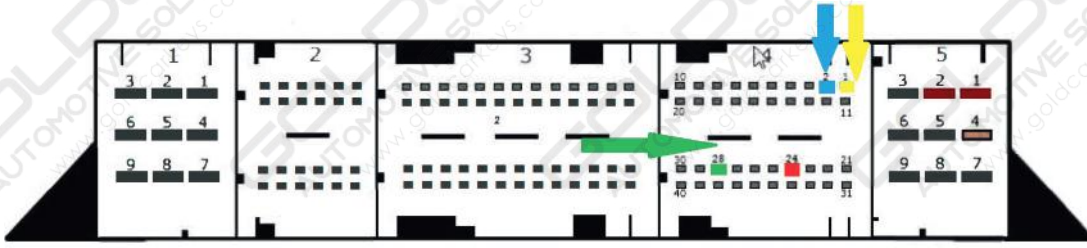

CRD.11

F-2	GND
F-1, 15, 19	+12V
F- 53	CAN - H
F- 54	CAN - L

SIM271KE2.0

2-4	GND
2-1, 52	+12V
2- 41	CAN - L
2- 42	CAN - H

SIM4LE

5-1, 2, 24	+12v
5-4	GND
4- 28	K-LINE
4- 1	CAN - H
4- 2	CAN - L

MB

Bosch ME 2.8