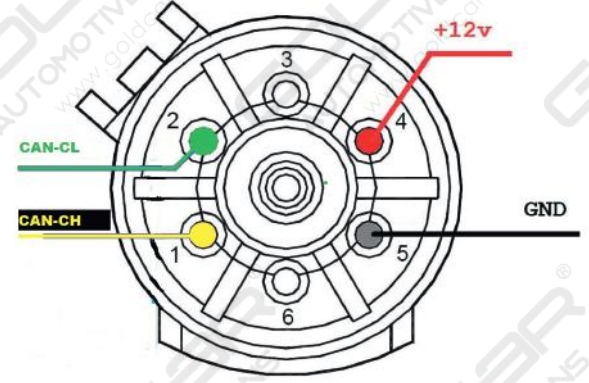

CRD2 . xx

F-2	GND
F-1, 15	+12V
F-41	CAN - H
F-54	CAN - L