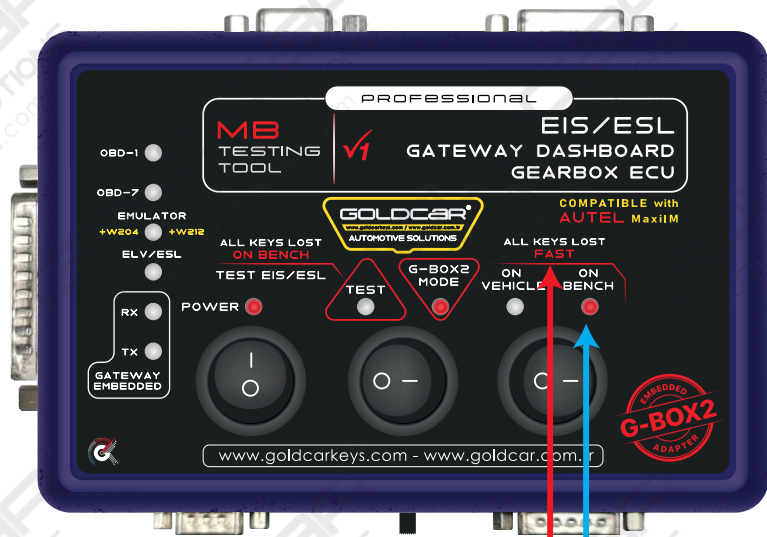

ALL KEYS LOST (FAST)

	Expert Selection	Get Password	All Key Lost (Fast)	On Bench (G-BOX Fast)	Car Model	Begin	AUTEL IR Key	EIS Password OK
	✓	✓	✓	✓	✓	✓	✓	✓
	✓	✓	✓	✓	✓	✓	✓	✓
	✓	✓	✓	✓	✓	✓	✓	✓
Mercedes Benz LD AUTEL Software	✓	✓	✓	✓	✓	✓	✓	✓
	✓	✓	✓	✓	✓	✓	 Hold by turning the IR Key	✓
	✓	✓	✓	✓	✓	✓	 Hold by turning the IR Key	✓
	✓	✓	✓	✓	✓	✓	✓	✓
	✓	✓	✓	✓	✓	✓	✓	✓
Mercedes Benz LD AUTEL Software	✓	✓	✓	✓	✓	✓	✓	✓