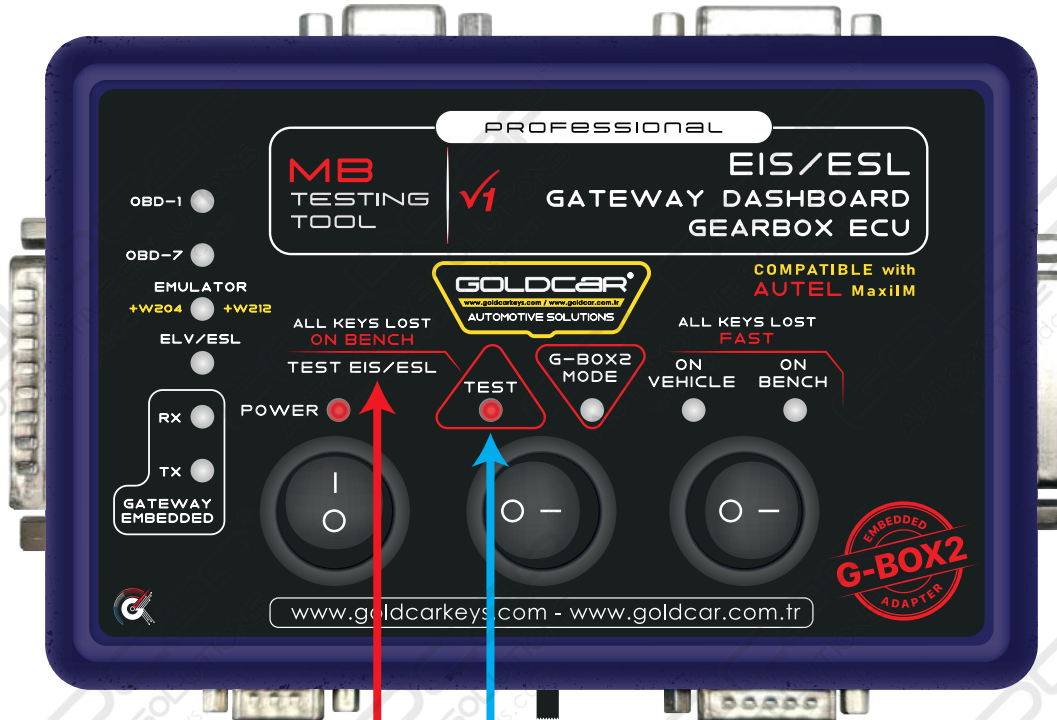

DASHBOARD

GEARBOX

Diagnostic OBD-1 Control

Diagnostic OBD-7 Control

Emulator Mode

Original ELV Controller

OBD

GATEWAY LED

EIS / EZS

• All Keys Lost On Bench + Test

ECU (VVDI ECU Cable Compatible)

ESL / ELV

• G-BOX2 Mode
• All Keys Lost (**Fast**)
• On Vehicle
• On Bench

ALL KEYS LOST (FAST)

	Expert Selection	Get Password	All Key Lost (Fast)	On Bench (G-BOX Fast)	Car Model	Begin	AUTEL IR Key	EIS Password OK
	✓	✓	✓	✓	✓	✓	✓	✓
	✓	✓	✓	✓	✓	✓	✓	✓
	✓	✓	✓	✓	✓	✓	✓	✓
Mercedes Benz LD AUTEL Software	✓	✓	✓	✓	✓	✓	✓	✓
	✓	✓	✓	✓	✓	✓	 Hold by turning the IR Key	✓
	✓	✓	✓	✓	✓	✓	 Hold by turning the IR Key	✓
	✓	✓	✓	✓	✓	✓	✓	✓
	✓	✓	✓	✓	✓	✓	✓	✓
Mercedes Benz LD AUTEL Software	✓	✓	✓	✓	✓	✓	✓	✓