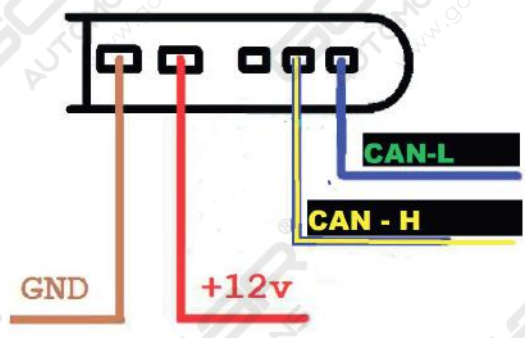

CRD2 . xx

F-2	GND
F-1, 15	+12V
F-41	CAN - H
F-54	CAN - L