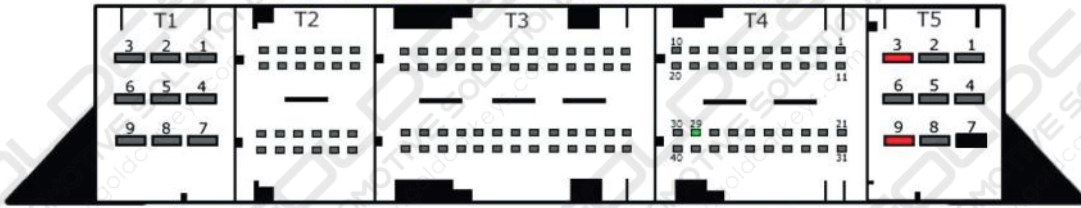

CRD.11

F-2	GND
F-1, 15, 19	+12V
F- 53	CAN - H
F- 54	CAN - L

SIM271KE2.0

2-4	GND
2-1, 52	+12V
2- 41	CAN - L
2- 42	CAN - H

SIM4LE

5-1, 2, 24	+12v
5-4	GND
4- 28	K-LINE
4- 1	CAN - H
4- 2	CAN - L

MB

Bosch ME 2.8